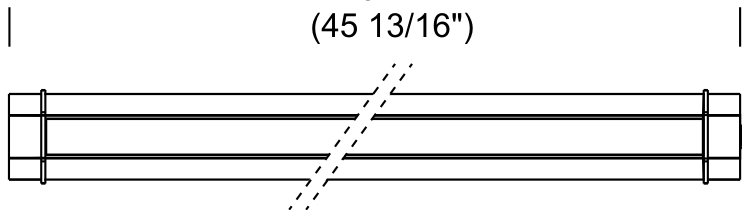

GENERAL

Series: Esagono
Brand: Platek
Division: Exterior
Mounting Type: Portable
Mounting Location: Above Ground
Subcategory: Wallwash

PHYSICAL

Shape: Abstract
Length (mm): 1164
Length (in): 45 ¹³/₁₆
Width (mm): 45
Width (in): 1 ³/₄
Height (mm): 45
Height (in): 1 ³/₄
Light Distribution: Adjustable / Direct
Weight (kg): 2.4
Weight (lbs): 5.29
Screws: A4 stainless steel
Diffuser: Frosted PMMA
Gasket: Gore-Tex (R)
[Fixture Finish: GRY / BRZ](#)
Fixture Material: Extruded Aluminum
Cable Details: Power Cable - 5000mm / 3 x 1mm²

ELECTRICAL

Lamp Type: LED
Input Wattage (W): 22
Total Output Wattage (W): 20
Dimming: Non-Dimmable
Driver Included: Yes
Driver Location: Integrated
Driver Type: Constant Voltage - Universal
Driver Class: Class 2
Input Voltage (V): 120 - 277
Output Voltage (V): 24

LED

[Color Temperature (°K): 3000 / 4000](#)
Max. Delivered Lumen (lm): 750 / 780
Nominal Lumen (lm): 1580 / 1640
CRI: >80 CRI
Lamp Life (hrs): 60000

OPTICAL

Beam Angle: Diffused
Adjustability: Rotating

RATINGS AND CERTIFICATIONS

Certified By: Certified for North American Standards
IP rating: IP65
IK Rating: IK05
Upon Request: Higher Maximum Ambient Temperature

PROJECT	_____
TYPE	_____
SPECIFIER	_____
QUANTITY	_____
DATE	_____

45mm
(1 3/4")

1164mm
(45 13/16")